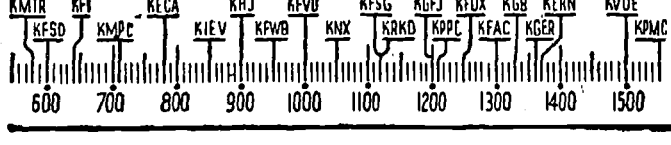

YOUR Radio TODAY

[The information contained in the following schedule is furnished by the stations broadcasting the programs.]

4:45 A.M.

KNX—Wake Up, Smiles, 1 1/4 hrs.

5 A.M.

KNX—Early Bird Hr.

5:30 A.M.

KRKR—Spanish Prof.

6 to 7 A.M.

KMTR—Spanish Music.
KFAC—Pauline Holden, 6.
KECA—Musical Clock, 6:30.
KFWD—Variety, 5 to 7.
KMPC—Ranch Boys, 6:
News, 6:15;
Yawn Patrol, 6:30;
Bible Fellowship, 6:45.
KHJ—Variety.
KRKR—Early Riser, News, 6:30.
KGER—News, 6: Rev. Hartlerode, 6:30.
KFI—“Got to Get Up,” 6:30; Fleetwood Lawton, 6:45.

7 A.M.

KGER—News.
KECA—Fleetwood Lawton.
KFI—Agriculture.
KMPC—Ranch Music.
KFAC—Pastor Reynolds, 1/2 hr.
KGFJ—News, Stocks.
KFWD—Bob White.
KHJ—Top o’ Morning, New

7:15 A.M.

KFOX—El Despertador.
KGER—Aubrey Lee to 8.
KFVD—Covered Wagon Jubilee, 1 1/2 hrs.
KECA—Organ.
KHJ—Variety.
KGFJ—Sports.
KFI—News.

7:30 A.M.

KFAC—Music.
KRKR—Cowgirls.
KFSG—Church, 1/2 hr.
KECA—News.
KMPC—Variety, 1 hr.
KNX—News.
KGFJ—Music.
KFOX—Orch.
KFI—Music Clock.

7:45 A.M.

KFWD, KFAC, KRKR—News.
KGFJ—Messengers.
KECA—Music Clock.
KFI—Sam Hayes.
KNX—Melody Express.

8 A.M.

KHJ—Talk.
KRKR—Music.
KFWD—Grouch Club.
KFOX—Headlines.
KFI—Bright Idea Club.
KFAC—Church.
KGER—“Soul Patrol.”
KECA—Brkfst. Club.
KNX—Town Crier.

8:15 A.M.

KFI—Fed. Women’s Clubs.
KNX—News.
KHJ—Foreign News.
KGER—Mizpah Hour, 1/2 hr.

8:30 A.M.

KHJ—Army Band.
KFOX—Talk.
KECA—Fed. Churches.
KFWD—Melody.
KGFJ—Hits.
KNX—Concert, 3/4 hr.
KFAC, KFI—News.
KMPC—Top of Morning.

8:45 A.M.

KGFJ—Medical.
KFI—Ed McConnell.
KRKR—News, Music.
KFOX—Music.
KECA—Robt. L. Johnson.
KFAC—L.A. County Band.
KGER—Music.

9 A.M.

KECA—American Education, 1/2 hr.
KHJ—Garden Plots.
KMPC—News.
KFWD—Salvation Army.
KFVD—Music.
KNX—Sat. Merry Go Round, 1/2 hr.
KFOX—Rev. Ivie.
KFAC—Morn. Inspirations.
KGER—Gospel Singers.
KFI—Lincoln Highway.
KMTR—Religious.
KRKR—Prairie Schooner.

9:15 A.M.

KFAC—Music.
KFVD—News.
KMPC—Songs.
KFWD—Music.
KGFJ—Music.
KGER—March Ahead Time.
KMTR—W. C. Keyes.

9:30 A.M.

KFWD—News, Swing.
KECA—Youth Call.
KFI—Heart Julia Blake.
KNX—City Housing, 1/2 hr.
KFVD—Parade.
KMPC—Health Highways.
KHJ—Scrapbook Stories.
KMTR—W. B. Record.
KRKR—Weather Forecast.
KGER—Musical.
KFAC—Music.

9:45 A.M.

KHJ—Dons.
KFWD—Hits.
KECA, KRKR—News.
KFI—Music.
KGER—Full Gospel.
KMPC—Music.
KFVD—Parade.
KGFJ—Vocal.
KFOX—Music.
KFAC—Serenade.

10 A.M.

KGFJ—News, Stocks.
KNX—Let’s Pretend.
KMPC—Music.
KGER—Religious.
KFI, KHJ, KFOX—News.
KECA—Church Women.
KRKR—Paddock Flashes.
KFVD—Gospel.
KMTR—Variety.

10:15 A.M.

KHJ—Food for Thought.
KGER—Rev. Ivie.
KECA—40 Plus.
KMTR—Serenade to Beauty.
KFI—L.A. County Medical.
KFAC, KFOX—Music.

10:30 A.M.

KFOX—Orch.
KNX—“No Politics,” 1/2 hr.
KHJ—“Govt. Girls.”
KFAC—News.
KECA—Ilka Chase.
KFWD—“Young American Flyers,” 1 hr.
KFI—McIntyre Orch.
KGER—Bright Corner.

10:45 A.M.